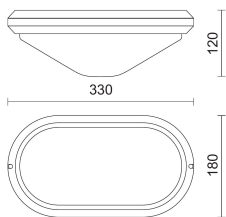

133401 - 330

Design:

IP 65 IK 10

Product Code	Color
133401	Black

General specifications

Indoor/Outdoor light	Outdoor
Description	Outdoor ceiling luminaires ideal for application in residential areas for both indoor and outdoor use.
Applications	Terraces , Shelters , Residential areas , Gardens , Cantilever roofing , Arcades

Lighting specifications

i Stated L.O.R. and delivered lumens values are related to standard beam angle versions

Lamp description	HE 75W E27
Watt source (W)	75
Lamp type	HE
Lamp holder	E27
Lamp description	FBT E27 15W
Nominal lumens on thermal regime (lm)	900
Watt source (W)	15
Lamp type	FBT
Lamp holder	E27
Diffuser	Polycarbonate

Electrical specifications

Driver availability	Separate
---------------------	----------

Optical specifications

Light distribution	Symmetric
Emission	Direct
Aiming	Fixed

Weight and dimension

Length (mm)	330
Height (mm)	120
Width (mm)	180
Weight (Kg)	0.6

Accessories

Product Code	160915
Name	Bracket 45.3

Power tolerance $\pm 5\%$ - Luminous flux tolerance $\pm 5\%$ - Measurement uncertainty $\pm 10\%$ - Ta: 25°C